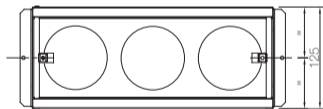

PLMPS 300X100 3X75

Plenum for air exhaust/supply, 3 rear outlet $\text{\O}80\text{mm}$ (suitable for semi-rigid duct CNDFLB 75/63) - anti-mortar closure and 3 plugs supplied. Air volume setting thorough TUNE80 SILENT (on request)

Dimensions in mm