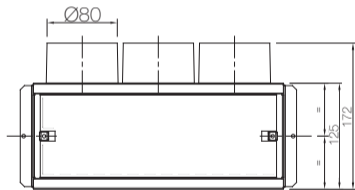

### PLMLS 300X100 3x75

Plenum for air exhaust/supply, 3 side outlet  $\text{\O}80\text{mm}$  (suitable for semi-rigid duct CNDFLB 75/63) - anti-mortar closure and 3 plugs supplied. Air volume setting through TUNE80 SILENT (on request).

Dimensions in mm