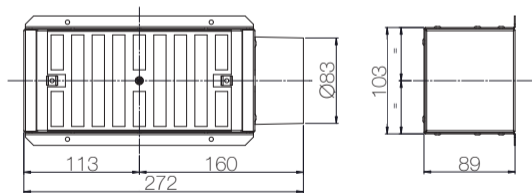

PLMLCS 200X100 1X75

Plenum in galvanized steel for air exhaust/supply with adjustable shutter, 1 short side outlet $\text{\O}80\text{mm}$ (for semi-rigid duct CNDFLB 75/63). Anti-mortar closure and 1 protection / closure cap supplied.

Dimensions in mm